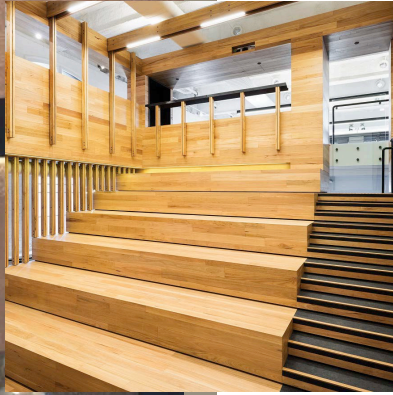

FIRST FLOORS
Premium Australian Engineered Hardwood

LUXURY IN ANY SPACE BRINGS THE FEELING OF STYLE AND SOPHISTICATION, AND STARTS FROM THE FLOOR UP.

First Floors is a premium engineered floor, with its slightly textured surface and modern matt oil finish it is the perfect choice for interiors of distinction. With the coastal golden rays of Blackbutt, the attractive wild warmth of Spotted Gum and the deep rich tones of Roasted Peat this boutique collection offers only the finest from our Australian species.

Roasted Peat, is an Australian Hardwood that has been through a thermal modification process that uses no chemicals to permanently alter the structure of the wood fibre. This process greatly increases the stability and density of the hardwood, as well as locking in the gorgeous deep earth to chocolate brown colour tones.

Cover and inside large photo 132mm Roasted Peat.

Insert photo 132mm Blackbutt.

PRODUCT SPECIFICATION

| | | | |
|--------------|--|--|--|
| Description | Engineered Hardwood Floor | | |
| Species | Roasted Peat: Deep earth to dark chocolate. Blackbutt: Even light honey through to golden nutty browns. Spotted Gum: Light coffee brown to dark chocolate with some reddish tinges. | | |
| Wear Layer | 4mm | | |
| Core | Hevea | | |
| Sizes | Width | 132mm | 180mm |
| | Thickness | 13.5mm | 13.5mm |
| | Length | 1,820mm & 2,130mm | 1,820mm & 2,130mm |
| | Coverage | 1,820mm - 1.922m ² 2,130mm - 2.249m ² | 1,820mm - 1.966m ² 2,130mm - 2.300m ² |
| Profile | Tongue and Groove End Matched | | |
| Finish | Osmo Polyx®-Oil The Original Hardwax Oil | | |
| Surface | Medium Brush texture | | |
| Installation | Glue Down, Floated | | |