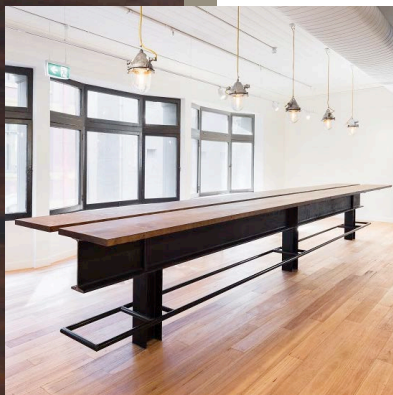

FIRST FLOORS
Premium Australian Engineered Hardwood

LUXURY IN ANY SPACE BRINGS THE FEELING OF STYLE AND SOPHISTICATION, AND STARTS FROM THE FLOOR UP.

First Floors is a premium engineered floor, with its slightly textured surface and modern matt oil finish it is the perfect choice for interiors of distinction. With the coastal golden rays of Blackbutt, the attractive wild warmth of Spotted Gum and the deep rich tones of Roasted Peat this boutique collection offers only the finest from our Australian species.

Roasted Peat, is an Australian Hardwood that has been through a thermal modification process that uses no chemicals to permanently alter the structure of the wood fibre. This process greatly increases the stability and density of the hardwood, as well as locking in the gorgeous deep earth to chocolate brown colour tones.

Cover and inside large photo 132mm Roasted Peat.

Insert photo 132mm Blackbutt.

PRODUCT SPECIFICATION

| | | | |
|--------------|--|--|--|
| Description | Engineered Hardwood Floor | | |
| Species | Roasted Peat: Deep earth to dark chocolate. Blackbutt: Even light honey through to golden nutty browns. Spotted Gum: Light coffee brown to dark chocolate with some reddish tinges. | | |
| Wear Layer | 4mm | | |
| Core | Hevea | | |
| Sizes | Width | 132mm | 180mm |
| | Thickness | 13.5mm | 13.5mm |
| | Length | 1,820mm & 2,130mm | 1,820mm & 2,130mm |
| | Coverage | 1,820mm - 1.922m ² 2,130mm - 2.249m ² | 1,820mm - 1.966m ² 2,130mm - 2.300m ² |
| Profile | Tongue and Groove End Matched | | |
| Finish | Osmo Polyx®-Oil The Original Hardwax Oil | | |
| Surface | Medium Brush texture | | |
| Installation | Glue Down, Floated | | |