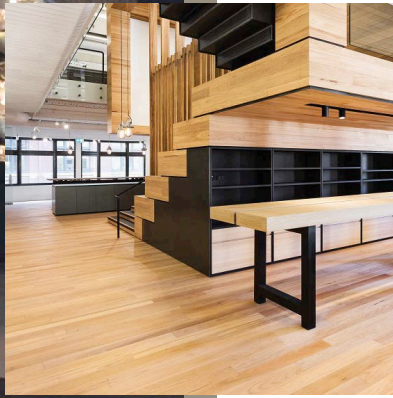

FIRST FLOORS
Premium Australian Engineered Hardwood

LUXURY IN ANY SPACE BRINGS THE FEELING OF STYLE AND SOPHISTICATION, AND STARTS FROM THE FLOOR UP.

First Floors is a premium engineered floor, with its slightly textured surface and modern matt oil finish it is the perfect choice for interiors of distinction. With the coastal golden rays of Blackbutt, the attractive wild warmth of Spotted Gum and the deep rich tones of Roasted Peat this boutique collection offers only the finest from our Australian species.

Roasted Peat, is an Australian Hardwood that has been through a thermal modification process that uses no chemicals to permanently alter the structure of the wood fibre. This process greatly increases the stability and density of the hardwood, as well as locking in the gorgeous deep earth to chocolate brown colour tones.

Cover and inside large photo 132mm Roasted Peat.

Insert photo 132mm Blackbutt.

PRODUCT SPECIFICATION

| | | | |
|--------------|--|--|--|
| Description | Engineered Hardwood Floor | | |
| Species | Roasted Peat: Deep earth to dark chocolate. Blackbutt: Even light honey through to golden nutty browns. Spotted Gum: Light coffee brown to dark chocolate with some reddish tinges. | | |
| Wear Layer | 4mm | | |
| Core | Hevea | | |
| Sizes | Width | 132mm | 180mm |
| | Thickness | 13.5mm | 13.5mm |
| | Length | 1,820mm & 2,130mm | 1,820mm & 2,130mm |
| | Coverage | 1,820mm - 1.922m ² 2,130mm - 2.249m ² | 1,820mm - 1.966m ² 2,130mm - 2.300m ² |
| Profile | Tongue and Groove End Matched | | |
| Finish | Osmo Polyx®-Oil The Original Hardwax Oil | | |
| Surface | Medium Brush texture | | |
| Installation | Glue Down, Floated | | |