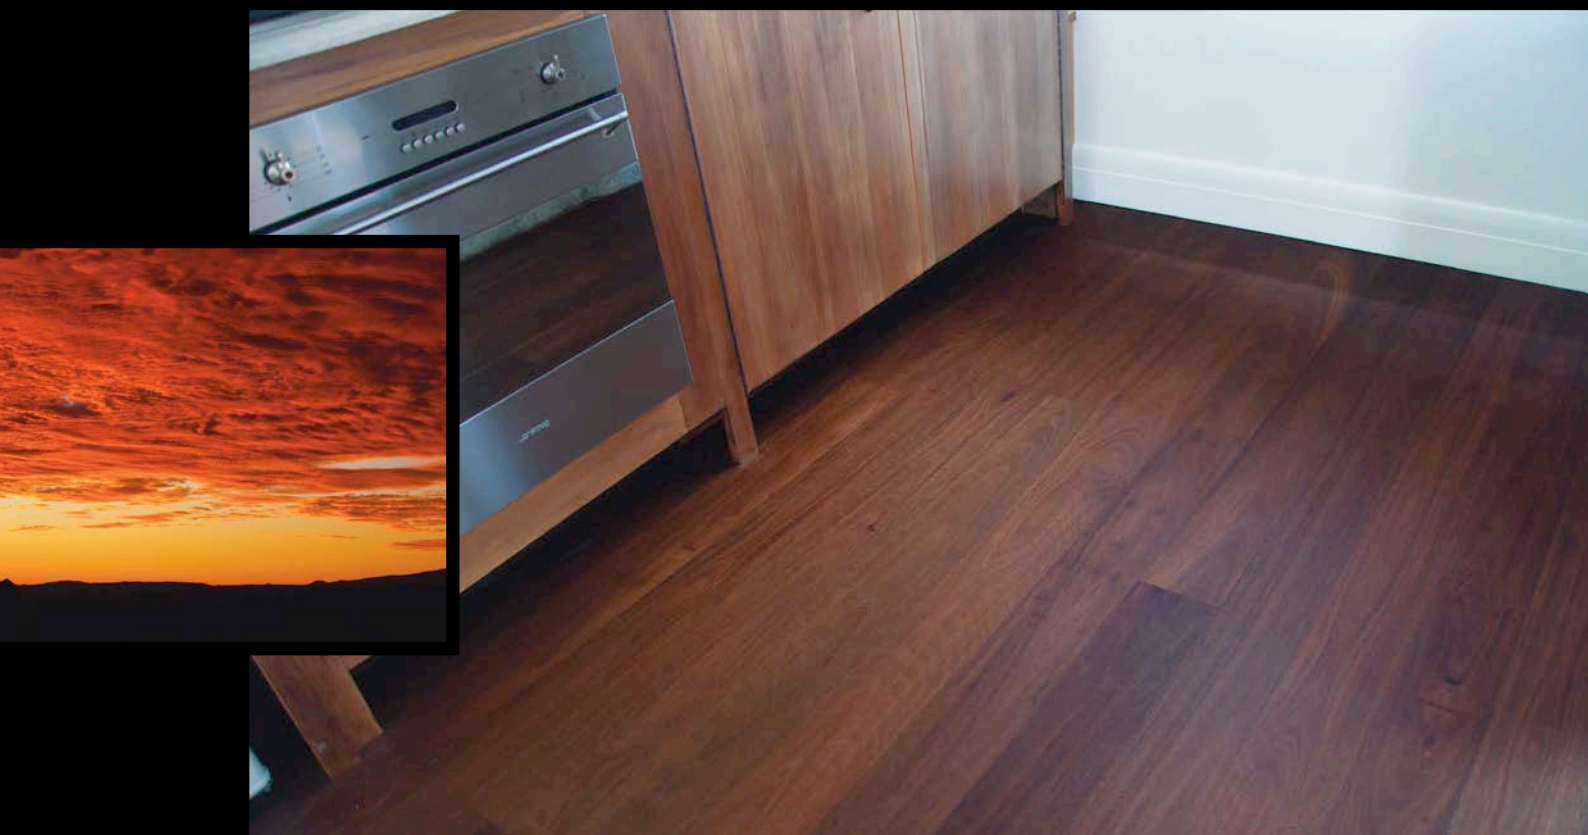

HURFORD ROASTED

*Hurford Roasted is about creating a luxurious style when it comes to Australian hardwood flooring.*

The Hurford Roasted process metamorphosis the natural colour of hardwood to create a deep rich tone that penetrates through the wood.

Hurford Roasted is available in two distinctive tones:

Peat: a natural dark earth hue.

Cayenne: an intimate reddish bronze palette.

Hurford Roasted is a high temperature thermally modified hardwood that uses a custom designed heating program to alter the woods molecular structure. This has many benefits that include locking in the colour, increasing the durability and limiting movement to a fraction of normal kiln dried flooring.

# Peat

A black leather chair with a chrome frame is positioned on a dark wood floor. The chair is situated next to a brick wall on the right and a window with a dark frame on the left. The word "Roasted" is written in a white, cursive font across the top of the image.