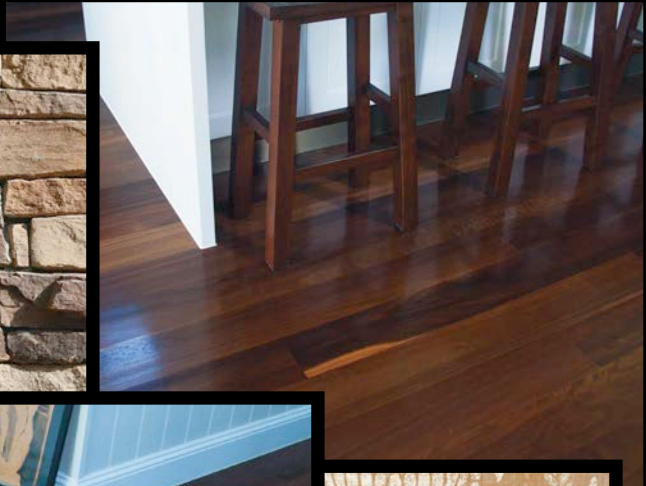

HURFORD ROASTED

*Hurford Roasted is about creating a luxurious style when it comes to Australian hardwood flooring.*

The Hurford Roasted process metamorphosis the natural colour of hardwood to create a deep rich tone that penetrates through the wood.

Hurford Roasted is available in two distinctive tones:

Peat: a natural dark earth hue.

Cayenne: an intimate reddish bronze palette.

Hurford Roasted is a high temperature thermally modified hardwood that uses a custom designed heating program to alter the woods molecular structure. This has many benefits that include locking in the colour, increasing the durability and limiting movement to a fraction of normal kiln dried flooring.

# Peat

A black leather chair with a chrome frame is positioned on a dark wood floor. The chair is situated next to a brick wall on the right and a window with a dark frame on the left. The word "Roasted" is written in a white, cursive font across the top of the image.