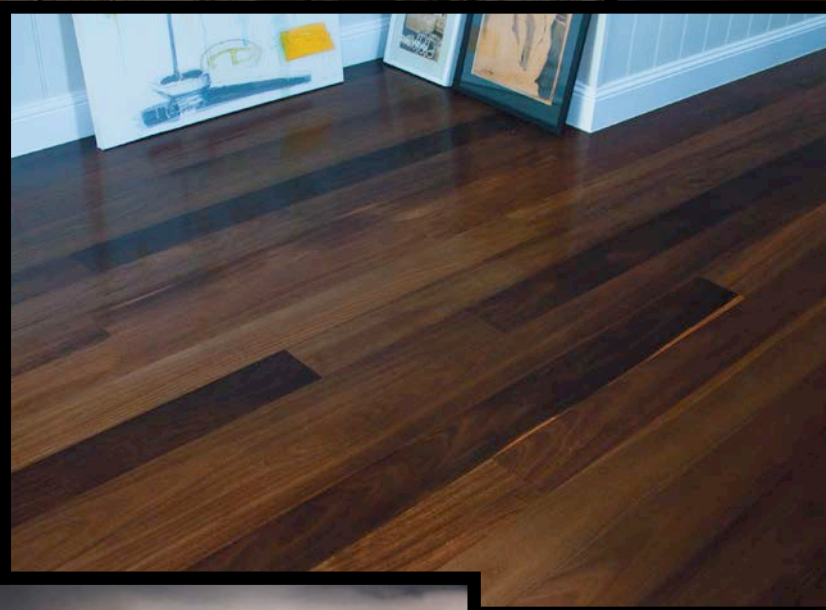

Hurford Roasted is available in two distinctive tones:

Peat: a natural dark earth hue.

Cayenne: an intimate reddish bronze palette.

Hurford Roasted is a high temperature thermally modified hardwood that uses a custom designed heating program to alter the woods molecular structure. This has many benefits that include locking in the colour, increasing the durability and limiting movement to a fraction of normal kiln dried flooring.

# Peat

A black leather chair with a chrome frame is positioned on a dark wood floor. The chair is situated next to a brick wall on the right and a window with a dark frame on the left. The word "Roasted" is written in a white, cursive font across the top of the image.