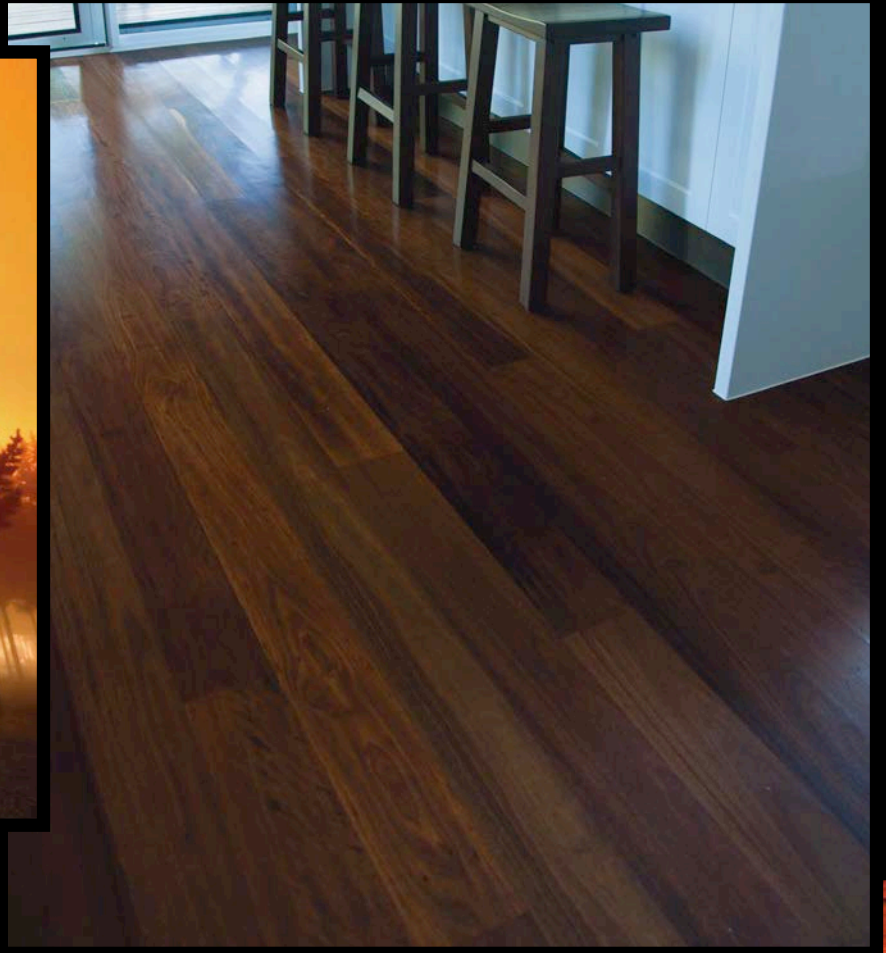

HURFORD ROASTED

*Hurford Roasted is about creating a luxurious style when it comes to Australian hardwood flooring.*

The Hurford Roasted process metamorphosis the natural colour of hardwood to create a deep rich tone that penetrates through the wood.

Hurford Roasted is available in two distinctive tones:

Peat: a natural dark earth hue.

Cayenne: an intimate reddish bronze palette.

Hurford Roasted is a high temperature thermally modified hardwood that uses a custom designed heating program to alter the woods molecular structure. This has many benefits that include locking in the colour, increasing the durability and limiting movement to a fraction of normal kiln dried flooring.

*Roasted*

*elegance  
earth style  
chocolat*

# Peat

A black leather chair with a chrome frame is positioned on a dark wood floor. The chair is situated next to a brick wall on the right and a window with a dark frame on the left. The word "Roasted" is written in a white, cursive font across the top of the image.